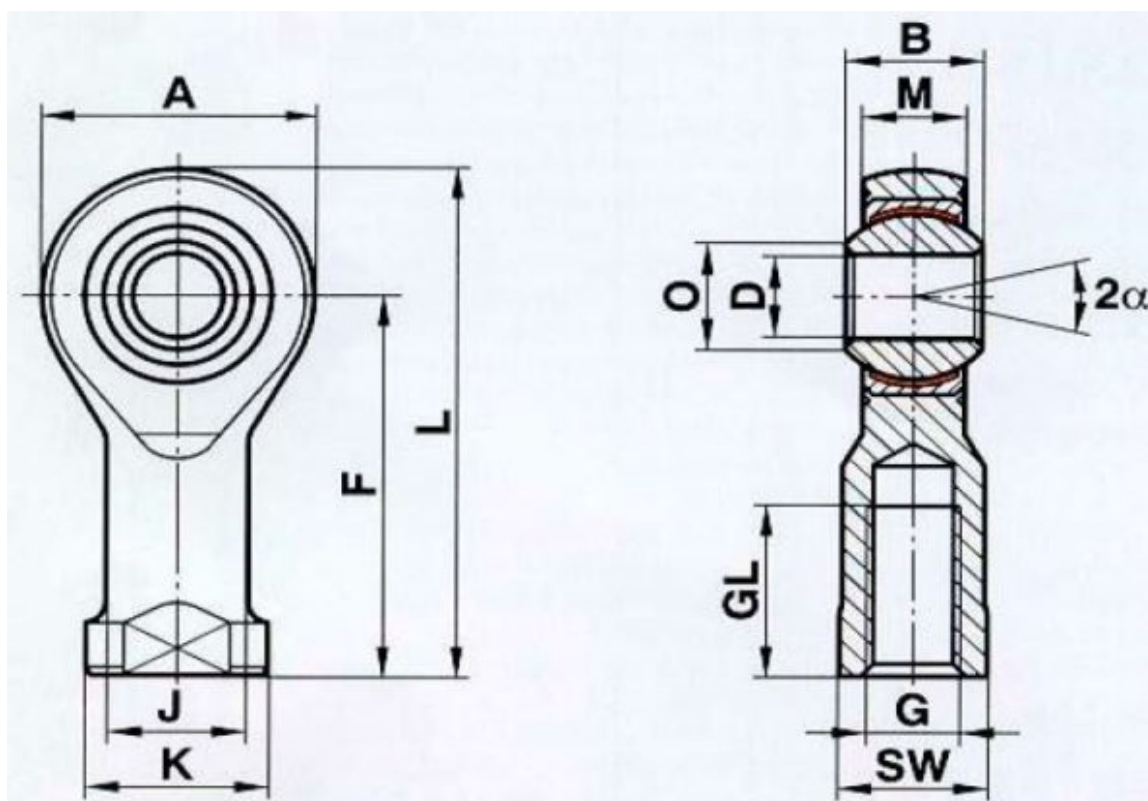

# Data Sheet

Article number: 03800030272C

Description: Fluro rod end  
GKIW 30

## Measures

A = 70

B = 37

F = 110

G = M27x2

GL = 51

J = 40

K = 50

L = 145

M = 25

SW = 41